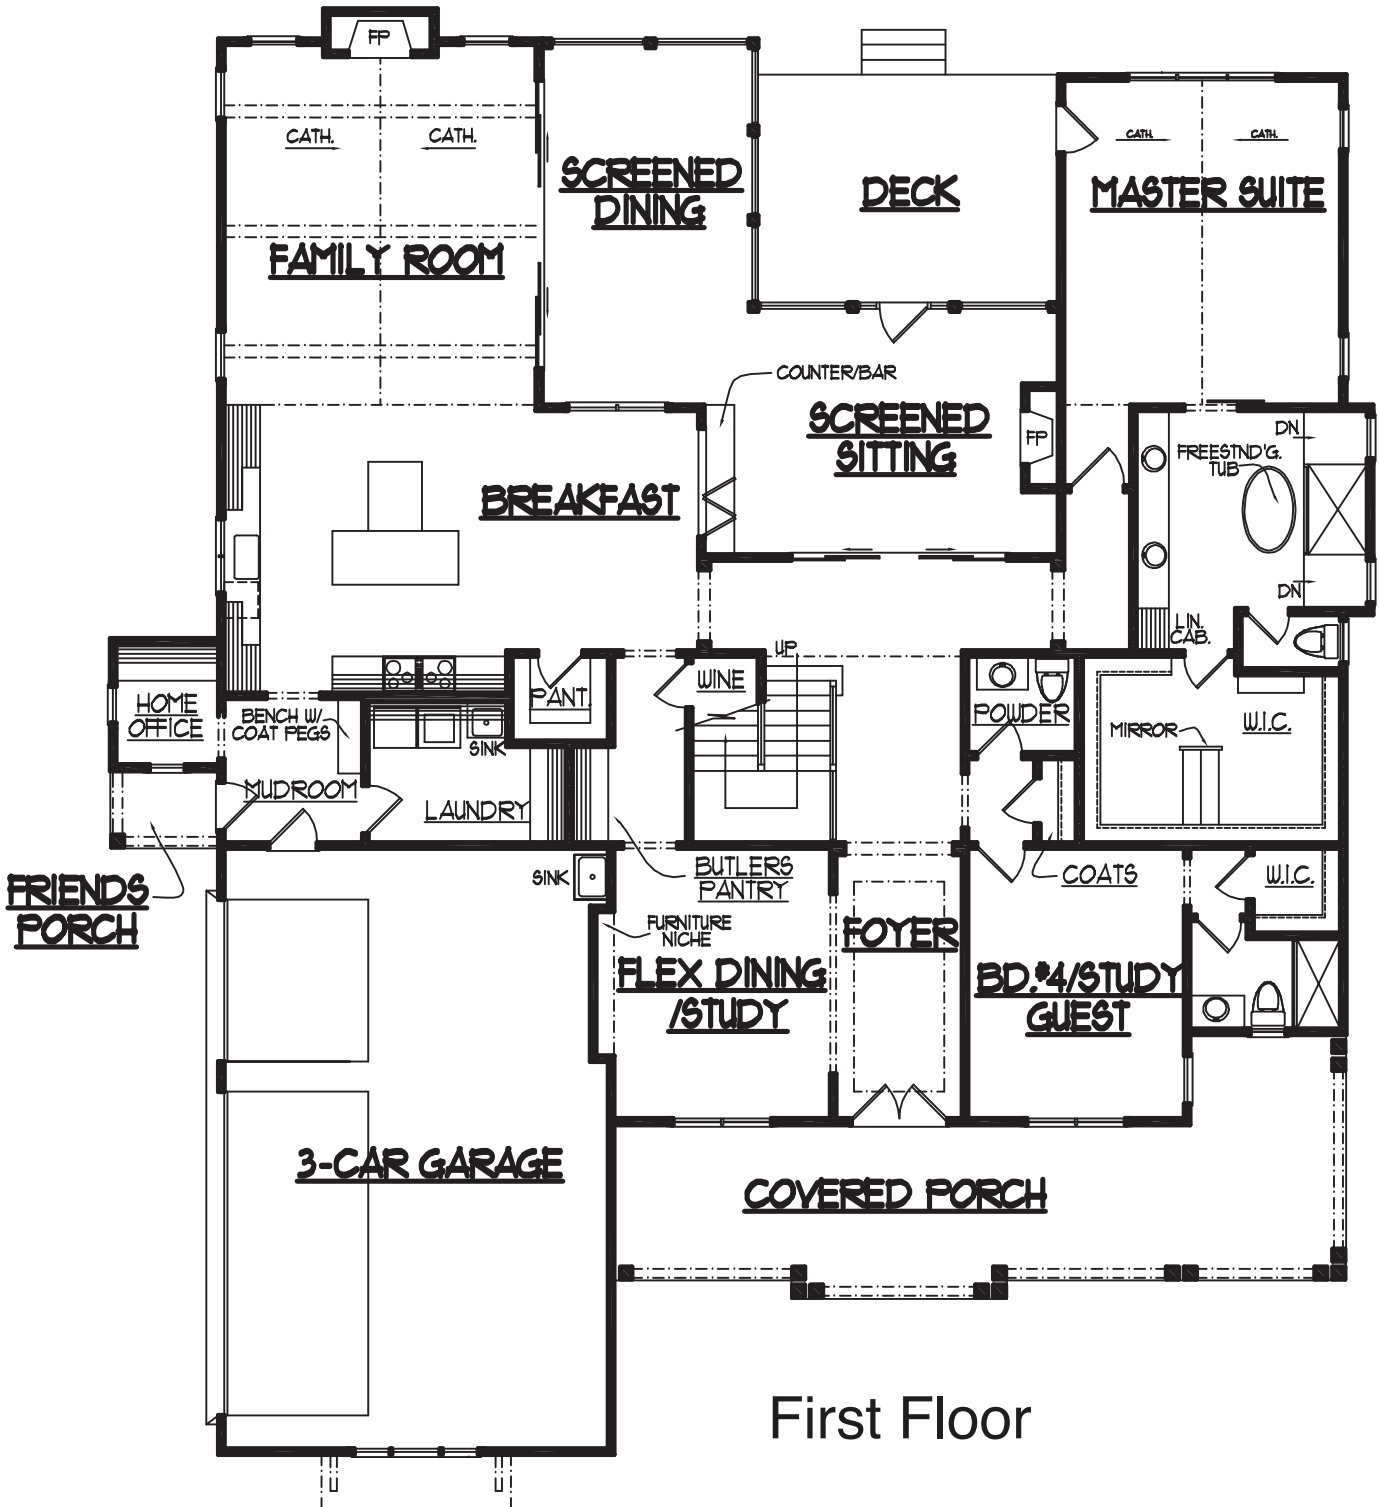

GRAY LINE BUILDERS

COLVARD FARMS Lot 30

4,677 Sq Ft

First Floor

Because we are continually improving our product, we reserve the right to revise or substitute features, architectural details, or materials. Illustrations are for discussion purposes only and are not part of a legal contract. Room sizes are approximate.

Second Floor